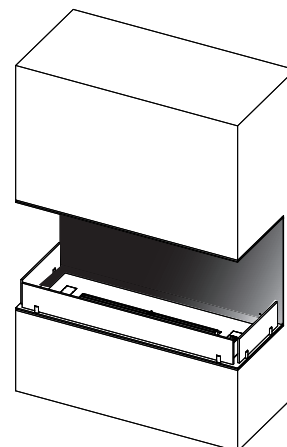

Decoflame ApS reserves the right to make changes without notice. We refer to Decoflame's Ordinary Terms and Conditions.

DENVER F6 CAN BE INSTALLED IN
VARIOUS CONSTRUCTION OPTIONS. EG:

Open to front

Open to front and back

Open to front and 1 side (Left or right)

Open to front, back and 1 side (Left or right)

Single standing

Open to front and 2 sides